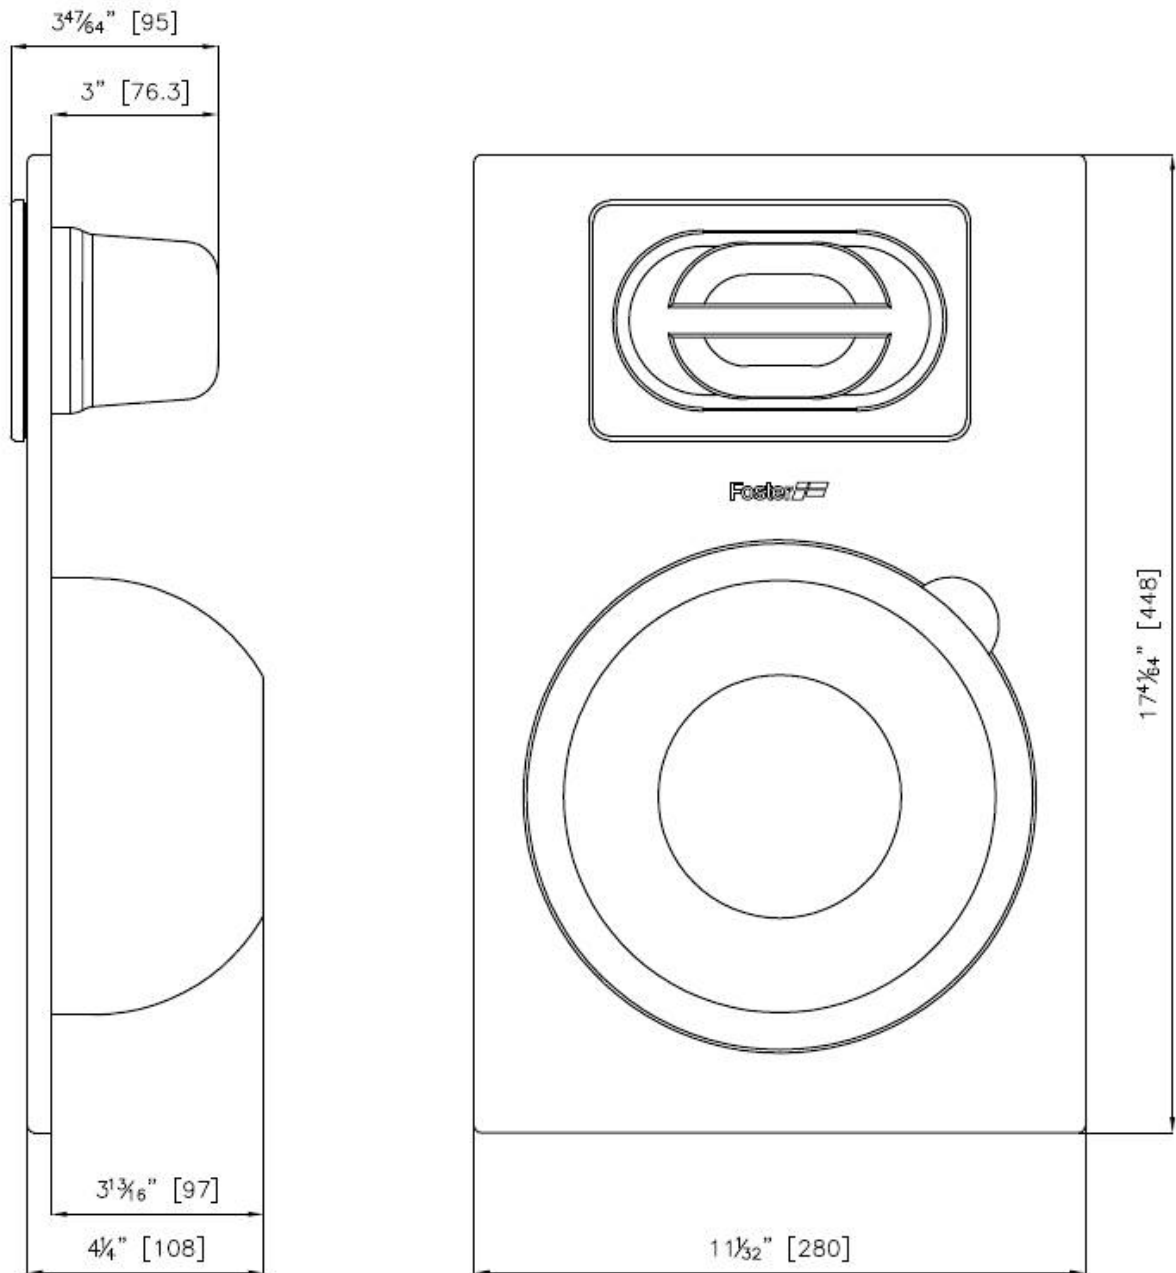

TECHNICAL DATA